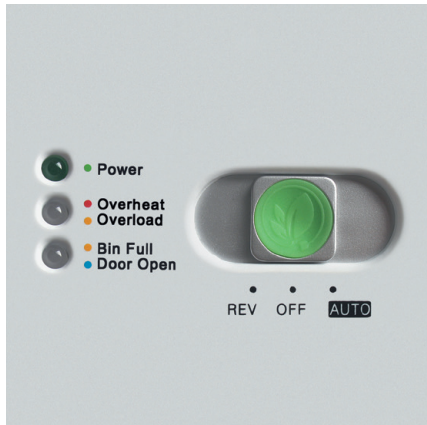

Volume 18 litres (shred bin)

Power 230 V / 50 Hz**

Motor capacity 180 Watt

** other voltages available

Product characteristics

Multifunction switch for AutoEcoMode / stop (off) / reverse. LED indications for the operational status. Auto start / stop. Automatic Zero Energy Consumption in EcoMode. Quiet and powerful motor. Cutting unit for 4 x 40 mm cross cut particles. High sheet capacity. Elegant shred bin with window showing fill level, removable to the front. Safe operation with automatic stop if the shred bin is removed. Mobile on castors.

Dimensions 430 x 330 x 230 mm (H x W x D)

Weight 6.5 kg

SHREDCAT 8260 CC

Features

MULTIFUNCTION SWITCH

Easy operation is guaranteed with the three-position slide switch for stand-by / stop (off) / reverse.

PRACTICAL SHRED BIN

With window showing fill level and automatic stop if the shred bin is removed from the shredder housing.

SWIVEL CASTORS

This shredder is mounted on four swivel castors which provide mobility.