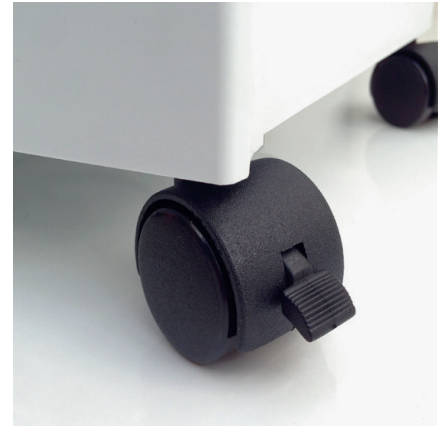

Dimensions 430 x 330 x 230 mm (H x W x D)

Weight 6.5 kg

SHREDCAT 8260 CC

Features

MULTIFUNCTION SWITCH

Easy operation is guaranteed with the three-position slide switch for stand-by / stop (off) / reverse.

PRACTICAL SHRED BIN

With window showing fill level and automatic stop if the shred bin is removed from the shredder housing.

SWIVEL CASTORS

This shredder is mounted on four swivel castors which provide mobility.